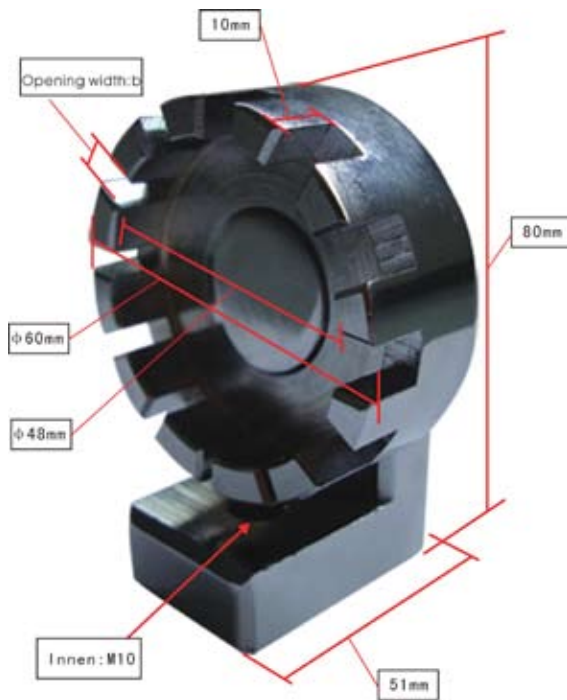

AC 38

AC 40

AC 41

AC 42

Opening width: b is: 1.8mm, 2.4mm, 3mm, 3.6mm, 4.2mm, 4.8mm, 5.4mm, 6mm, 6.6mm, 7.2mm, 7.8mm, 8.4mm.