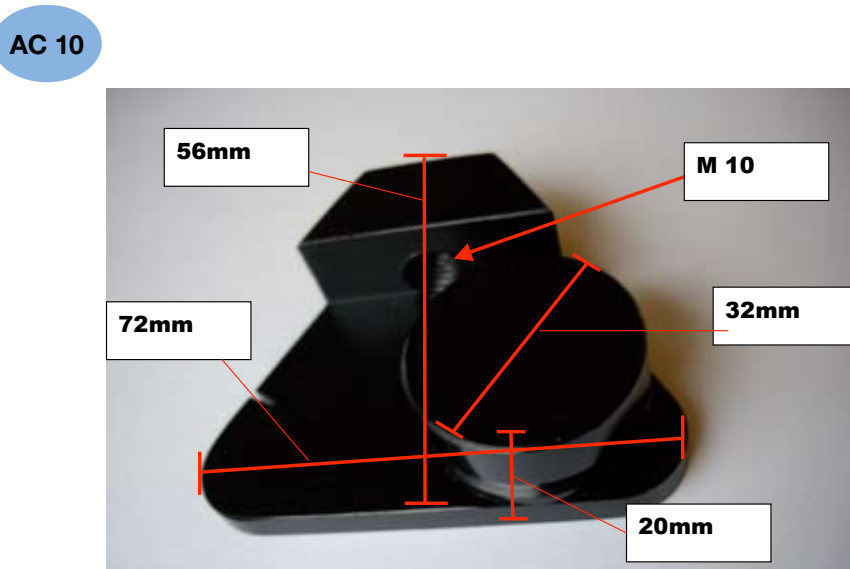

**AC 01**

**AC 03**

**AC 02**

**AC 04**

AC 11

AC 12

AC 13

AC 14

AC 38

AC 40

AC 41

AC 42

Opening width: b is: 1.8mm, 2.4mm, 3mm, 3.6mm, 4.2mm, 4.8mm, 5.4mm, 6mm, 6.6mm, 7.2mm, 7.8mm, 8.4mm.