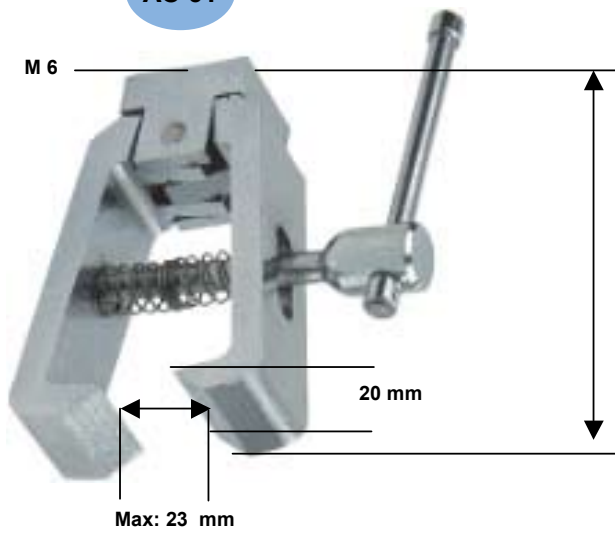

**AC 01**

**AC 03**

**AC 02**

**AC 04**

AC 11

AC 12

AC 13

AC 14

AC 38

AC 40

AC 41

AC 42

Opening width: b is: 1.8mm, 2.4mm, 3mm, 3.6mm, 4.2mm, 4.8mm, 5.4mm, 6mm, 6.6mm, 7.2mm, 7.8mm, 8.4mm.