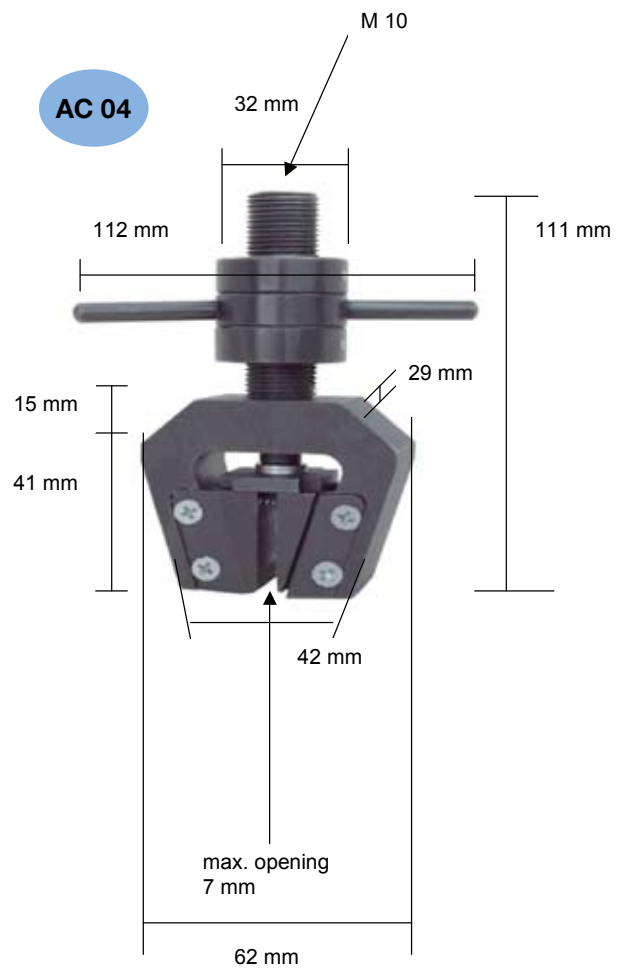

**AC 01**

**AC 03**

**AC 02**

**AC 04**

AC 11

AC 12

AC 13

AC 14

AC 38

AC 40

AC 41

AC 42

Opening width: b is: 1.8mm, 2.4mm, 3mm, 3.6mm, 4.2mm, 4.8mm, 5.4mm, 6mm, 6.6mm, 7.2mm, 7.8mm, 8.4mm.