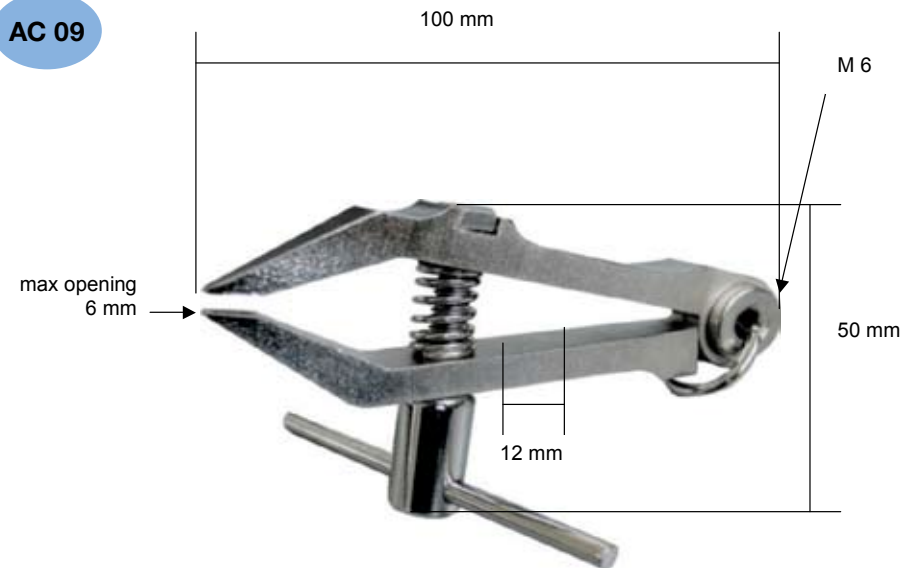

**AC 01**

**AC 03**

**AC 02**

**AC 04**

AC 11

AC 12

AC 13

AC 14

AC 38

AC 40

AC 41

AC 42

Opening width: b is: 1.8mm, 2.4mm, 3mm, 3.6mm, 4.2mm, 4.8mm, 5.4mm, 6mm, 6.6mm, 7.2mm, 7.8mm, 8.4mm.