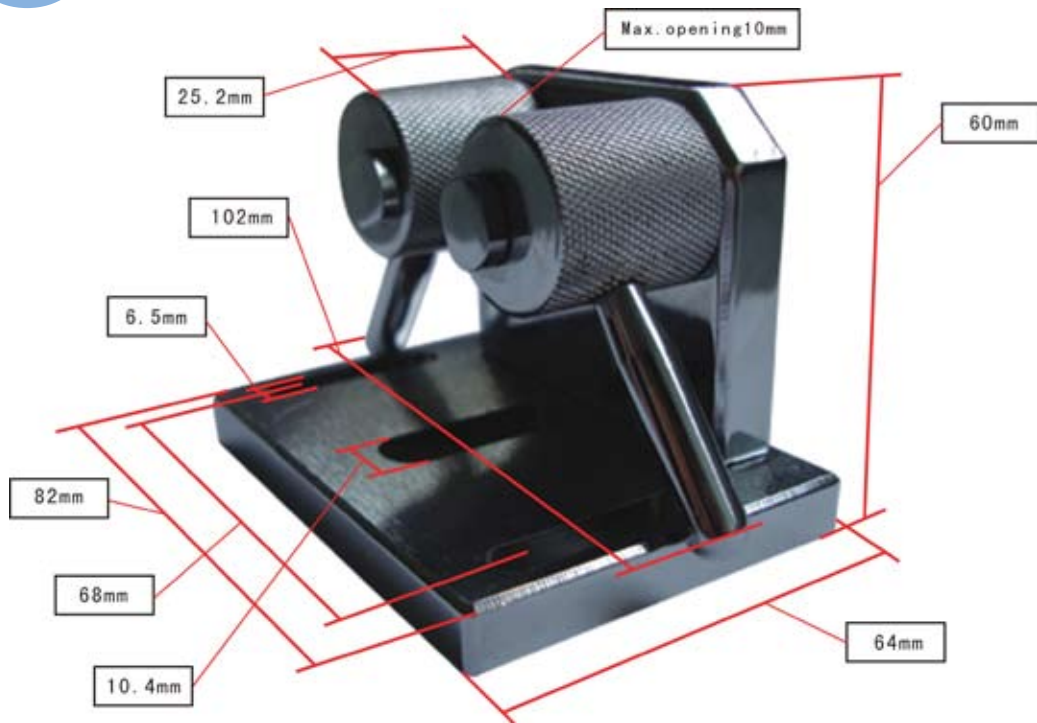

AC 38

AC 40

AC 41

AC 42

Opening width: b is: 1.8mm, 2.4mm, 3mm, 3.6mm, 4.2mm, 4.8mm, 5.4mm, 6mm, 6.6mm, 7.2mm, 7.8mm, 8.4mm.