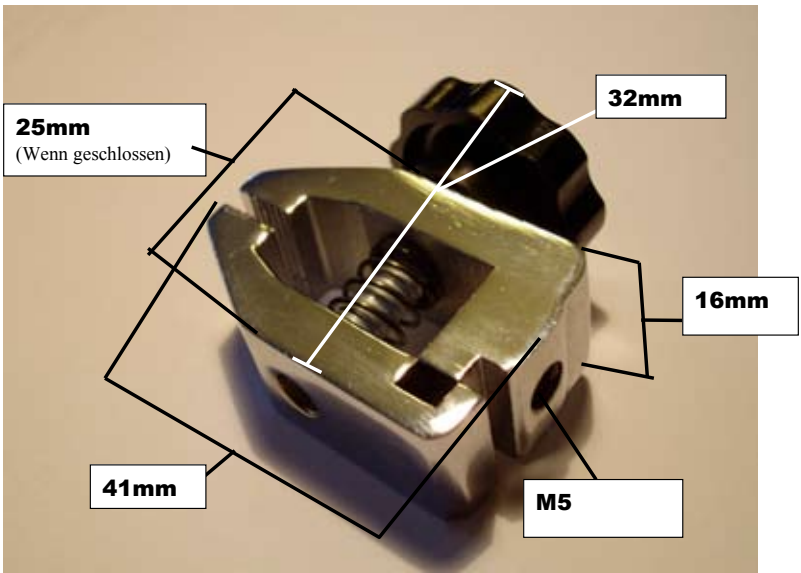

**AC 01**

**AC 03**

**AC 02**

**AC 04**

AC 11

AC 12

AC 13

AC 14

AC 38

AC 40

AC 41

AC 42

Opening width: b is: 1.8mm, 2.4mm, 3mm, 3.6mm, 4.2mm, 4.8mm, 5.4mm, 6mm, 6.6mm, 7.2mm, 7.8mm, 8.4mm.