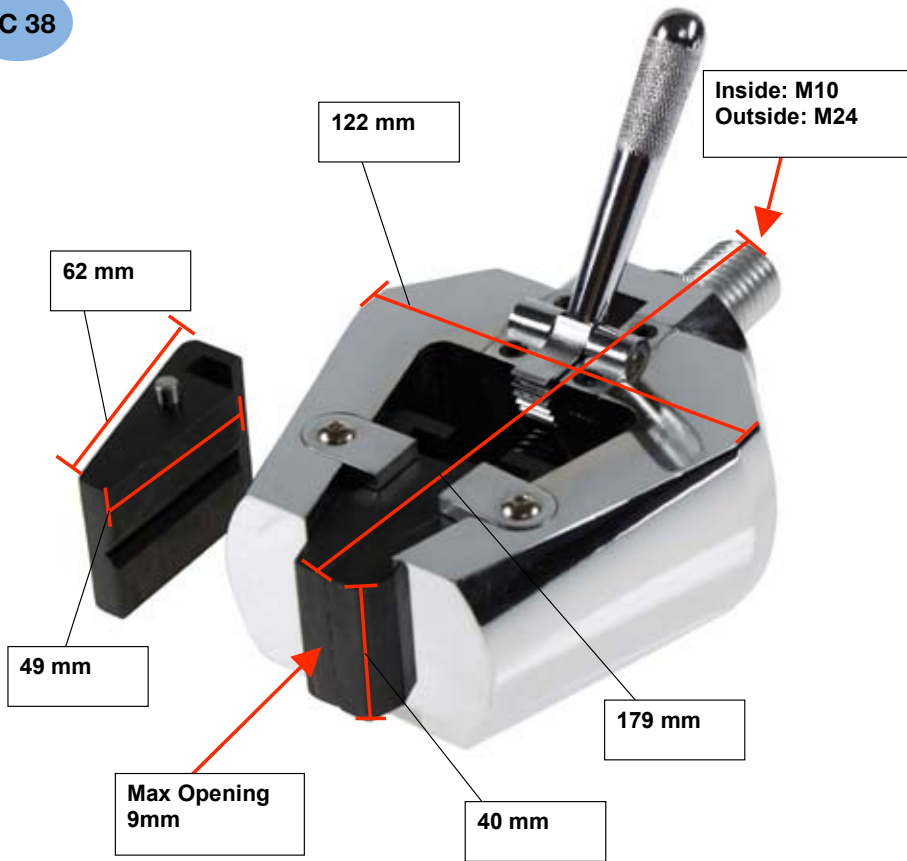

AC 38

AC 40

AC 41

AC 42

Opening width: b is: 1.8mm, 2.4mm, 3mm, 3.6mm, 4.2mm, 4.8mm, 5.4mm, 6mm, 6.6mm, 7.2mm, 7.8mm, 8.4mm.