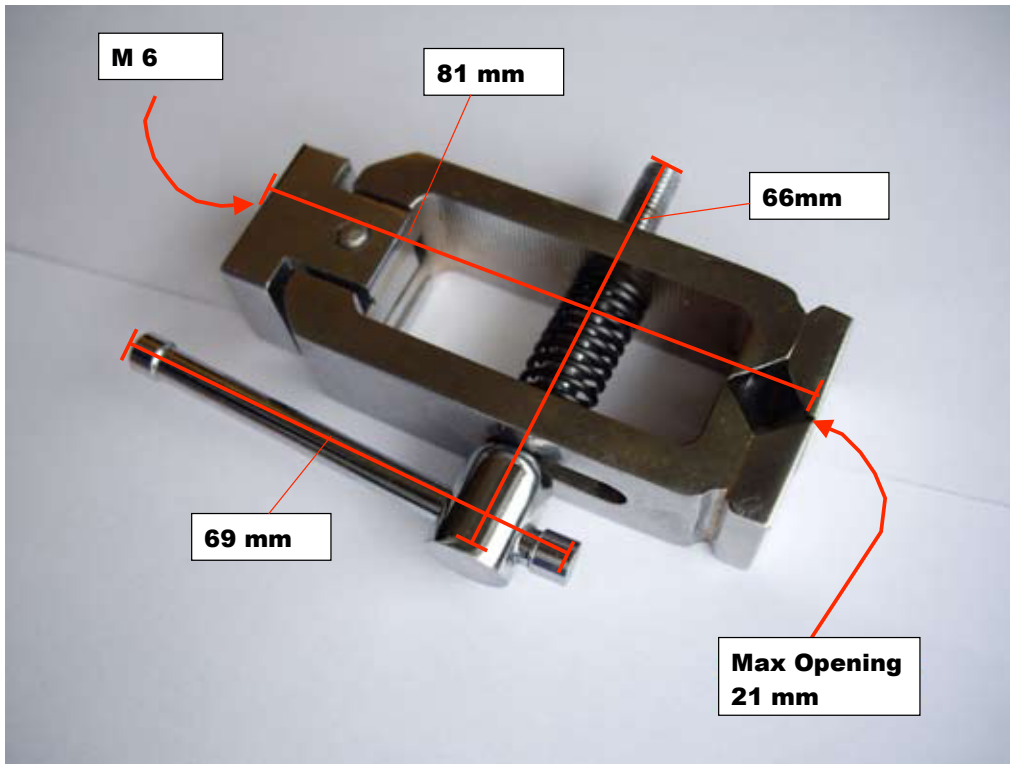

AC 38

AC 40

AC 41

AC 42

Opening width: b is: 1.8mm, 2.4mm, 3mm, 3.6mm, 4.2mm, 4.8mm, 5.4mm, 6mm, 6.6mm, 7.2mm, 7.8mm, 8.4mm.