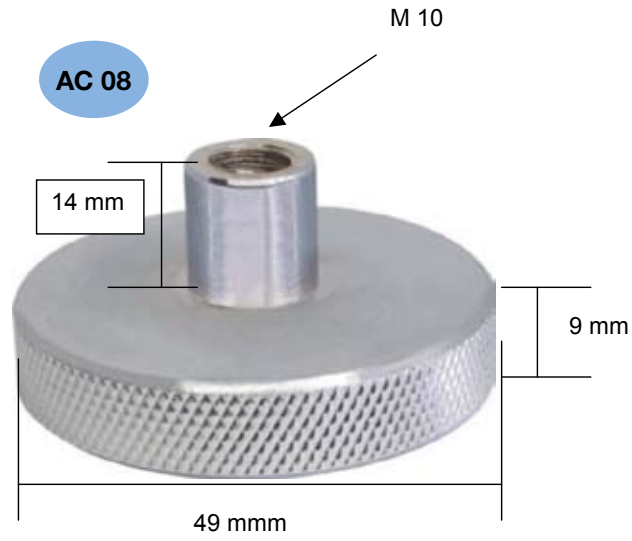

**AC 01**

**AC 03**

**AC 02**

**AC 04**

AC 11

AC 12

AC 13

AC 14

AC 38

AC 40

AC 41

AC 42

Opening width: b is: 1.8mm, 2.4mm, 3mm, 3.6mm, 4.2mm, 4.8mm, 5.4mm, 6mm, 6.6mm, 7.2mm, 7.8mm, 8.4mm.