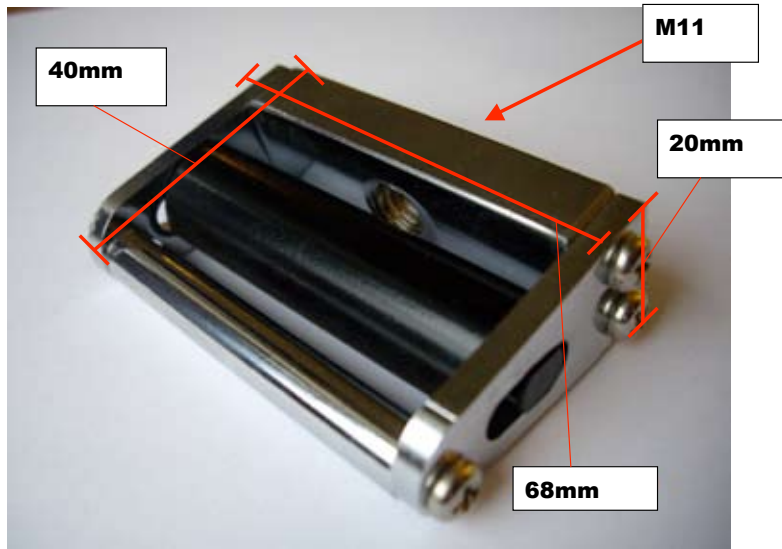

**AC 01**

**AC 03**

**AC 02**

**AC 04**

AC 11

AC 12

AC 13

AC 14

AC 38

AC 40

AC 41

AC 42

Opening width: b is: 1.8mm, 2.4mm, 3mm, 3.6mm, 4.2mm, 4.8mm, 5.4mm, 6mm, 6.6mm, 7.2mm, 7.8mm, 8.4mm.