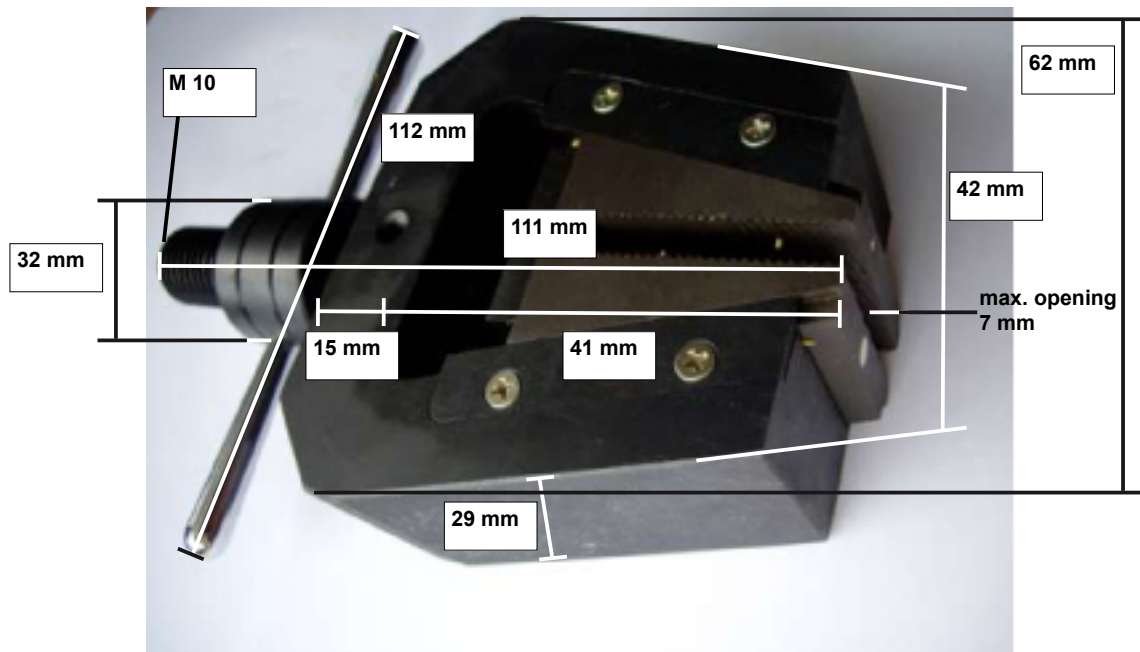

AC 38

AC 40

AC 41

AC 42

Opening width: b is: 1.8mm, 2.4mm, 3mm, 3.6mm, 4.2mm, 4.8mm, 5.4mm, 6mm, 6.6mm, 7.2mm, 7.8mm, 8.4mm.