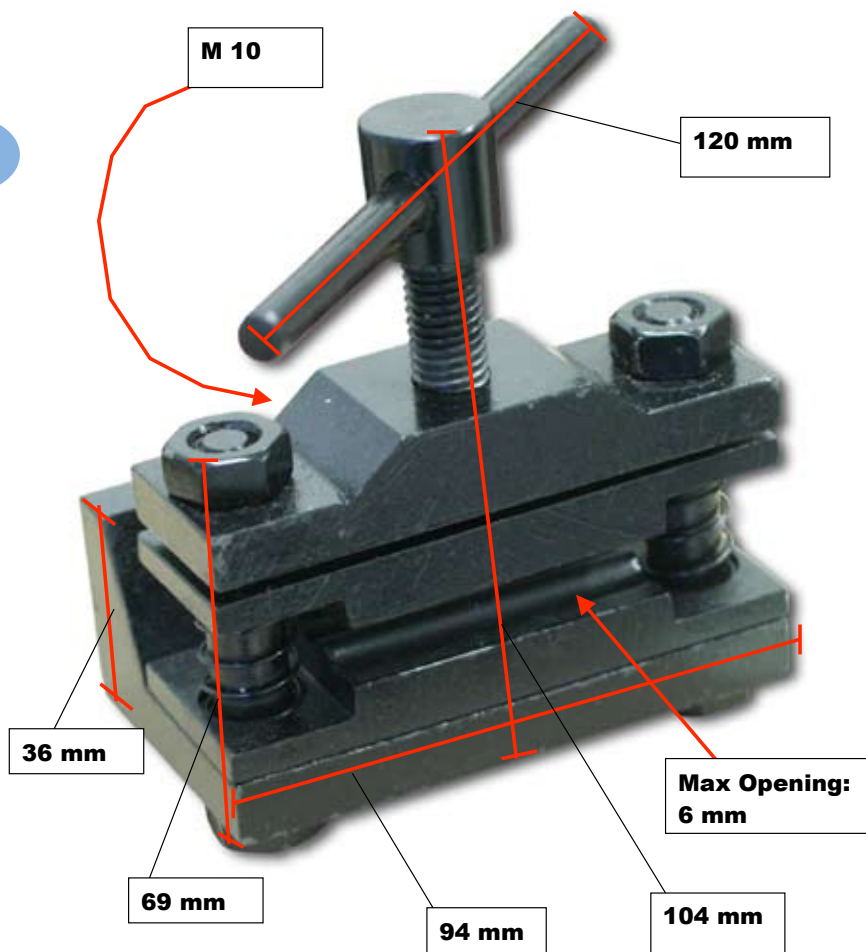

AC 38

AC 40

AC 41

AC 42

Opening width: b is: 1.8mm, 2.4mm, 3mm, 3.6mm, 4.2mm, 4.8mm, 5.4mm, 6mm, 6.6mm, 7.2mm, 7.8mm, 8.4mm.