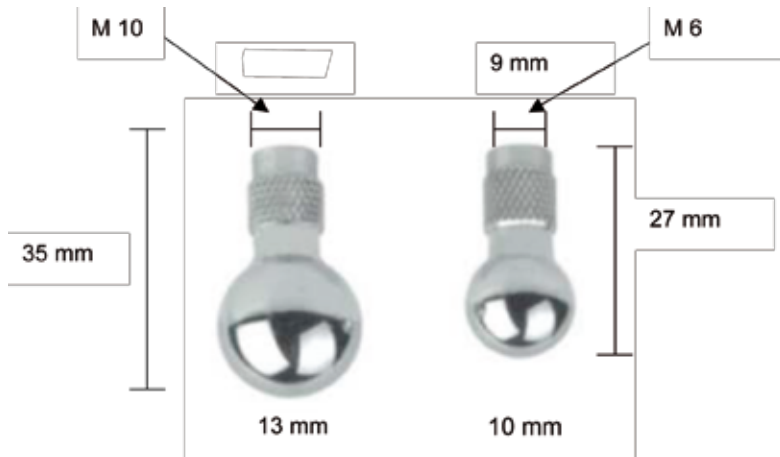

**AC 01**

**AC 03**

**AC 02**

**AC 04**

AC 11

AC 12

AC 13

AC 14

AC 38

AC 40

AC 41

AC 42

Opening width: b is: 1.8mm, 2.4mm, 3mm, 3.6mm, 4.2mm, 4.8mm, 5.4mm, 6mm, 6.6mm, 7.2mm, 7.8mm, 8.4mm.