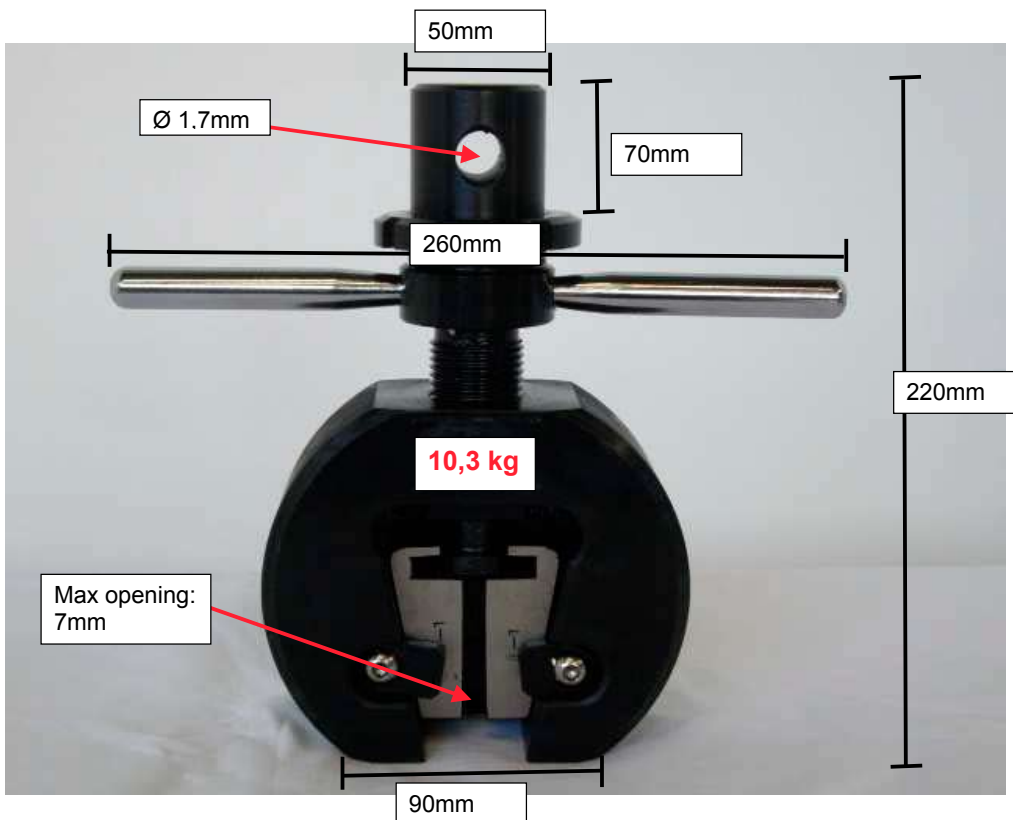

AC 38

AC 40

AC 41

AC 42

Opening width: b is: 1.8mm, 2.4mm, 3mm, 3.6mm, 4.2mm, 4.8mm, 5.4mm, 6mm, 6.6mm, 7.2mm, 7.8mm, 8.4mm.