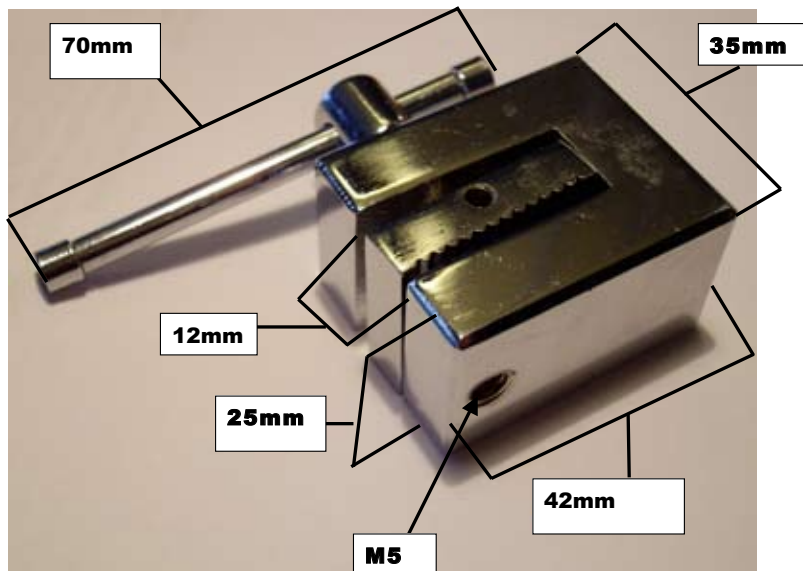

**AC 01**

**AC 03**

**AC 02**

**AC 04**

AC 11

AC 12

AC 13

AC 14

AC 38

AC 40

AC 41

AC 42

Opening width: b is: 1.8mm, 2.4mm, 3mm, 3.6mm, 4.2mm, 4.8mm, 5.4mm, 6mm, 6.6mm, 7.2mm, 7.8mm, 8.4mm.